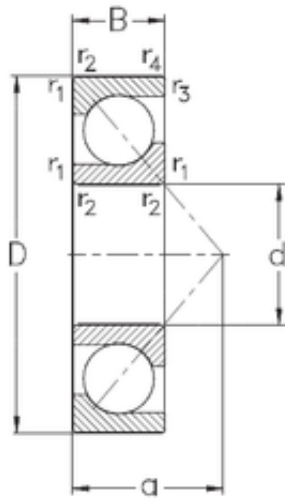

Air Suspension Bearing Co., Ltd

220 mm x 400 mm x 65 mm NKE 7244-B-MP
angular contact ball bearings

Bearing No. 7244-B-MP

Size	220x400x65 mm
Bore Diameter	220 mm
Outer Diameter	400 mm
Width	65 mm
d	220 mm
D	400 mm
B	65 mm
C	65 mm
Angle (°)	40 °
a	164 mm
r1 min.	4 mm
r2 min.	4 mm
r3 min.	1,5 mm
r4 min.	1,5 mm
Weight	37 Kg
Basic dynamic load rating (C)	322 kN
Basic static load rating (C0)	464 kN

7244-B-MP Bearing 2D drawings and 3D CAD models