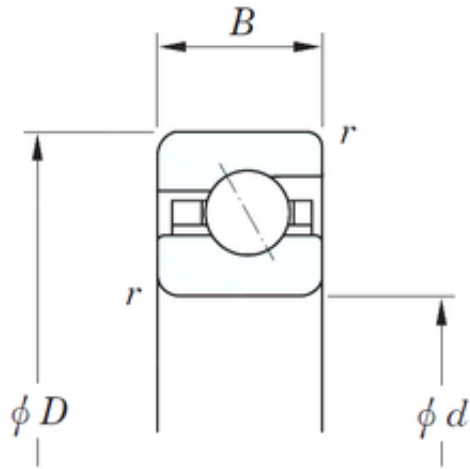

# Air Suspension Bearing Co., Ltd

355,6 mm x 371,475 mm x 7,938 mm KOYO  
KBA140 angular contact ball bearings

Bearing No. KBA140

Size	355.6x371.475x7.938 mm
Bore Diameter	355,6 mm
Outer Diameter	371,475 mm
Width	7,938 mm
d	355,6 mm
D	371,475 mm
B	7,938 mm
C	7,938 mm
r	1 mm
Weight	0,445 Kg
Basic dynamic load rating (C)	13,4 kN
Bearing No.	KBA140
r(min)	1
Cr	13.4
C0r	39.1
Mass(kg)	0.445