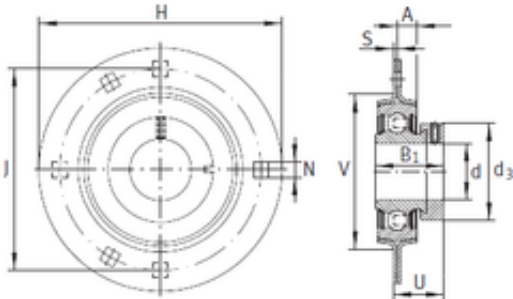

Air Suspension Bearing Co., Ltd

INA RA30 bearing units

Bearing No. RA30

Bore Diameter	30 mm
d	30 mm
V	71 mm
U	29,2 mm
d3	44 mm
A	8,7 mm
B1	35,8 mm
H	112,7 mm
J	90,5 mm
N	10,5 mm
S	2,5 mm
Category	Bearings
Inventory	0.0
Manufacturer Name	SCHAEFFLER GROUP
Minimum Buy Quantity	N/A
Weight / Kilogram	0.61
Product Group	M06110

RA30 Bearing 2D drawings and 3D CAD models