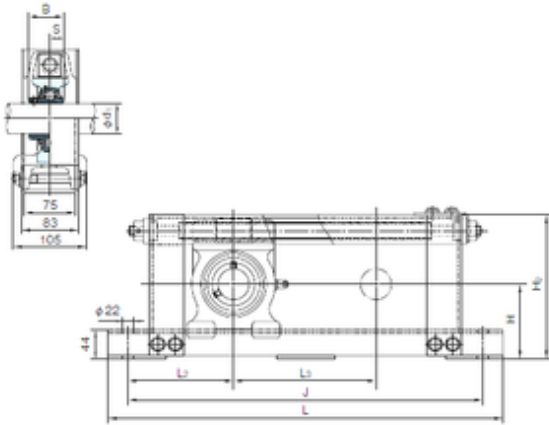

## NACHI UCTU209+WU700 bearing units

Bearing No. UCTU209+WU700

UCTU209+WU700 Bearing 2D drawings and 3D CAD models

Bore Diameter	45 mm
Width	19.2 mm
d	45 mm
L2	160 mm
L3	700 mm
B	19.2 mm
H	102 mm
H2	200 mm
J	1020 mm
L	1080 mm
S	19 mm
Bolt (G)	M18