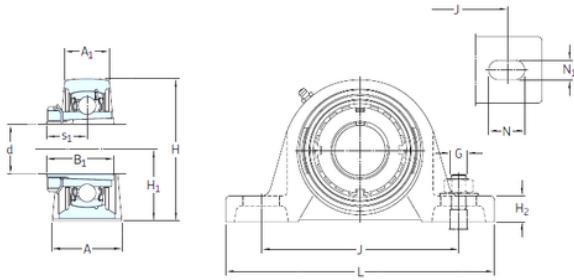

Air Suspension Bearing Co., Ltd

SKF SYJ 55 KF+HA 2311 bearing units

Bearing No. SYJ 55 KF+HA 2311

Bore Diameter	49,213 mm
d	49,213 mm
s1	32,5 mm
A	60 mm
A1	40 mm
B1	59 mm
G	16 mm
H	126 mm
H1	63,5 mm
H2	24 mm
J	171,5 mm
L	219 mm
N	27,5 mm
N1	20 mm
Weight	3,85 Kg
Basic dynamic load rating (C)	43,6 kN
Basic static load rating (C0)	29 kN
Fatigue load limit (Pu)	1,25

SYJ 55 KF+HA 2311 Bearing 2D drawings and 3D CAD models