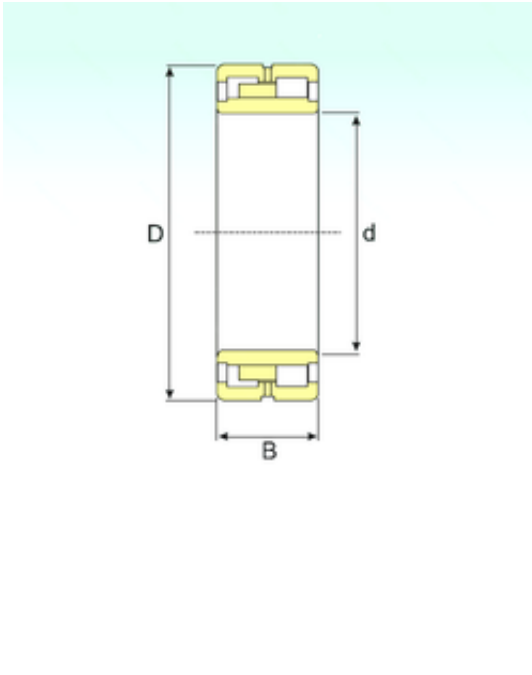

Air Suspension Bearing Co., Ltd

NNU 4934 K/SPW33 Bearing 2D drawings and 3D CAD models

170 mm x 230 mm x 60 mm ISB NNU 4934
K/SPW33 cylindrical roller bearings

Bearing No. NNU 4934 K/SPW33

Size	170x230x60 mm
Bore Diameter	170 mm
Outer Diameter	230 mm
Width	60 mm
d	170 mm
D	230 mm
B	60 mm
C	60 mm
Weight	6,95 Kg
Basic dynamic load rating (C)	329,28 kN
Basic static load rating (C0)	681,1 kN
(Grease) Lubrication Speed	3298 r/min