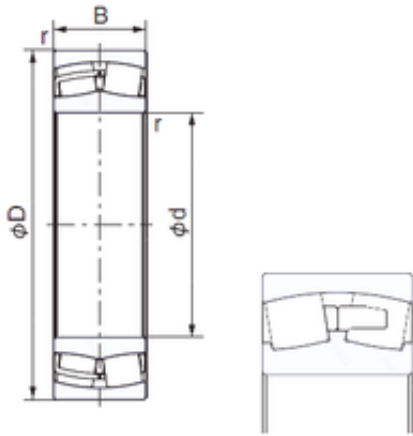

Air Suspension Bearing Co., Ltd

240 mm x 500 mm x 155 mm NACHI 22348E
cylindrical roller bearings

Bearing No. 22348E

Size	240x500x155 mm
Bore Diameter	240 mm
Outer Diameter	500 mm
Width	155 mm
d	240 mm
D	500 mm
B	155 mm
C	155 mm
r min.	5 mm
Weight	151 Kg
Basic dynamic load rating (C)	3850 kN
Basic static load rating (C0)	4100 kN
(Grease) Lubrication Speed	1000 r/min
(Oil) Lubrication Speed	1200 r/min
Calculation factor (e)	0,34
Calculation factor (Y0)	1,96
Calculation factor (Y1)	2

22348E Bearing 2D drawings and 3D CAD models