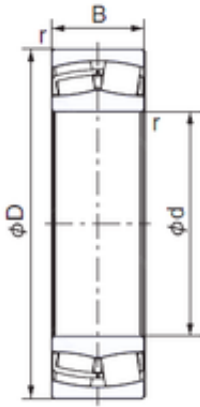

Air Suspension Bearing Co., Ltd

40 mm x 80 mm x 23 mm NACHI 22208EX cylindrical roller bearings

Bearing No. 22208EX

Size	40x80x23 mm
Bore Diameter	40 mm
Outer Diameter	80 mm
Width	23 mm
d	40 mm
D	80 mm
B	23 mm
C	23 mm
r min.	1,1 mm
Weight	0,56 Kg
Basic dynamic load rating (C)	126 kN
Basic static load rating (C0)	102 kN
(Grease) Lubrication Speed	6700 r/min
(Oil) Lubrication Speed	8500 r/min
Calculation factor (e)	0,28
Calculation factor (Y0)	2,32
Calculation factor (Y1)	2,37

22208EX Bearing 2D drawings and 3D CAD models