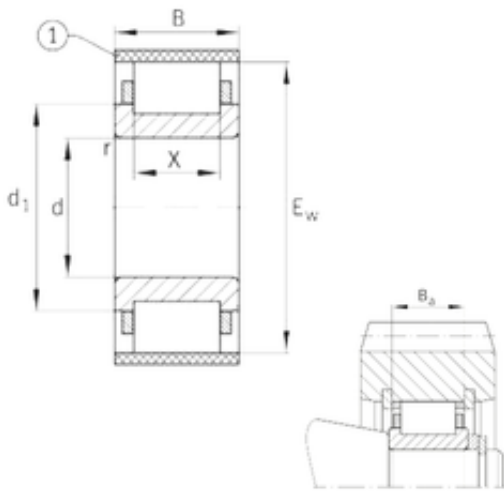

Air Suspension Bearing Co., Ltd

RN2248-EX-MPBX Bearing 2D drawings and 3D CAD models

FAG RN2248-EX-MPBX cylindrical roller bearings

Bearing No. RN2248-EX-MPBX

Size	240x399x120 mm
Bore Diameter	240 mm
Outer Diameter	399 mm
Width	120 mm
d	240 mm
Ew	399 mm
B	120 mm
Ba	115,7 mm
X	85 mm
d1	312 mm
r min.	4 mm
Weight	55 Kg
Basic dynamic load rating (C)	1830 kN