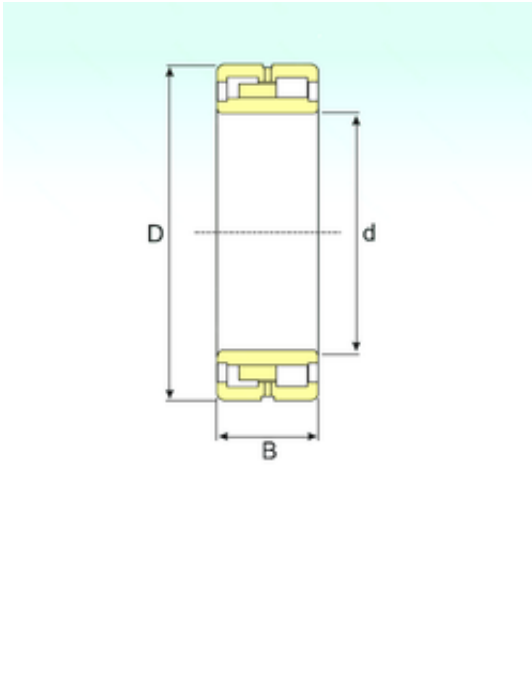

## Air Suspension Bearing Co., Ltd

NNU 41/500 M/W33 Bearing 2D drawings and 3D CAD models

500 mm x 830 mm x 325 mm ISB NNU 41/500  
M/W33 cylindrical roller bearings

Bearing No. NNU 41/500 M/W33

Size	500x830x325 mm
Bore Diameter	500 mm
Outer Diameter	830 mm
Width	325 mm
d	500 mm
D	830 mm
B	325 mm
C	325 mm
Weight	710 Kg
Basic dynamic load rating (C)	7330,4 kN
Basic static load rating (C0)	14700 kN
(Grease) Lubrication Speed	720 r/min