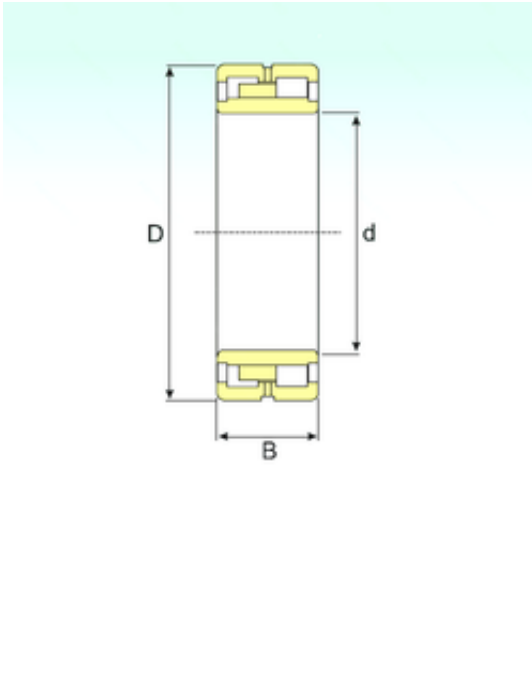

## Air Suspension Bearing Co., Ltd

NNU 4092 KM/W33 Bearing 2D drawings and 3D CAD models

460 mm x 680 mm x 218 mm ISB NNU 4092  
KM/W33 cylindrical roller bearings

Bearing No. NNU 4092 KM/W33

Size	460x680x218 mm
Bore Diameter	460 mm
Outer Diameter	680 mm
Width	218 mm
d	460 mm
D	680 mm
B	218 mm
C	218 mm
Weight	240 Kg
Basic dynamic load rating (C)	4204,2 kN
Basic static load rating (C0)	9114 kN
(Grease) Lubrication Speed	855 r/min