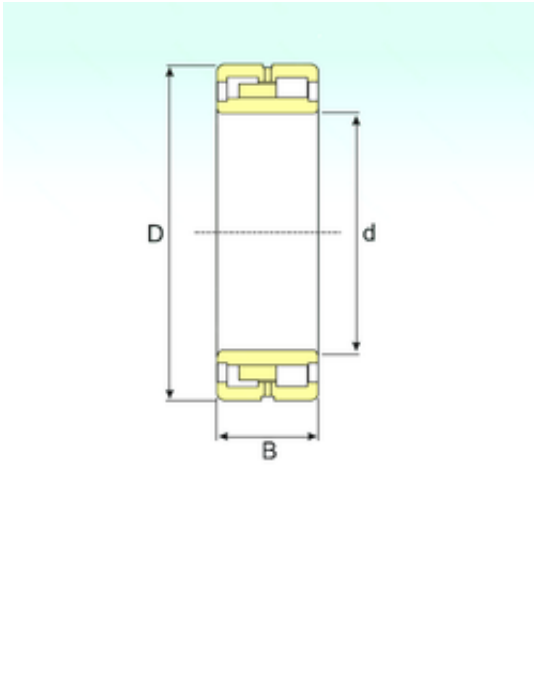

Air Suspension Bearing Co., Ltd

NN 49/1000 W33X Bearing 2D drawings and 3D CAD models

1000 mm x 1320 mm x 315 mm ISB NN 49/1000 W33X cylindrical roller bearings

Bearing No. NN 49/1000 W33X

Size	1000x1320x315 mm
Bore Diameter	1000 mm
Outer Diameter	1320 mm
Width	315 mm
d	1000 mm
D	1320 mm
B	315 mm
C	315 mm
Weight	1200 Kg
Basic dynamic load rating (C)	8408,4 kN
Basic static load rating (C0)	25480 kN
(Grease) Lubrication Speed	360 r/min