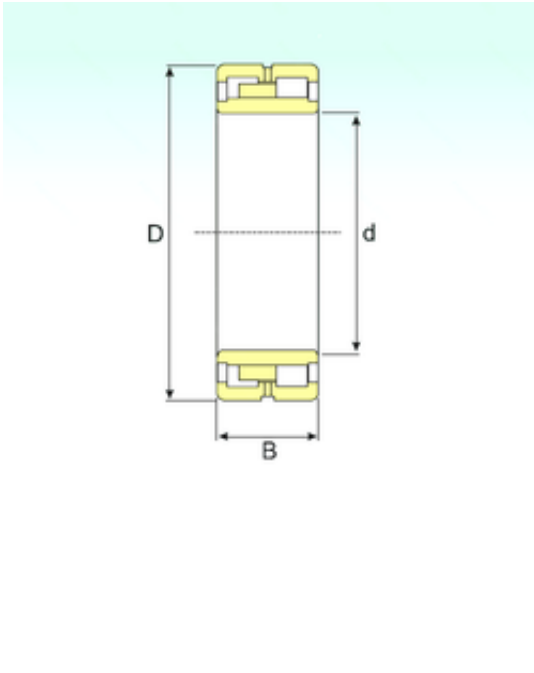

Air Suspension Bearing Co., Ltd

NNU 4980 K/SPW33 Bearing 2D drawings and 3D CAD models

400 mm x 540 mm x 140 mm ISB NNU 4980
K/SPW33 cylindrical roller bearings

Bearing No. NNU 4980 K/SPW33

Size	400x540x140 mm
Bore Diameter	400 mm
Outer Diameter	540 mm
Width	140 mm
d	400 mm
D	540 mm
B	140 mm
C	140 mm
Weight	87,5 Kg
Basic dynamic load rating (C)	1440,6 kN
Basic static load rating (C0)	3724 kN
(Grease) Lubrication Speed	1261 r/min