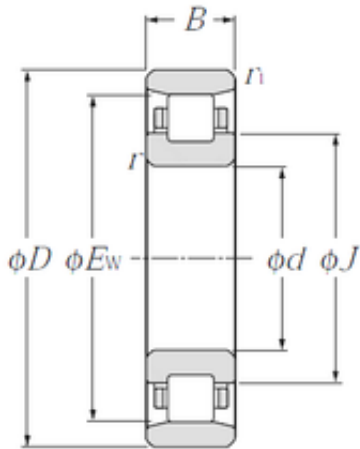

# Air Suspension Bearing Co., Ltd

20 mm x 52 mm x 15 mm CYSD N304E  
cylindrical roller bearings

Bearing No. N304E

Size	20x52x15 mm
Bore Diameter	20 mm
Outer Diameter	52 mm
Width	15 mm
d	20 mm
D	52 mm
B	15 mm
C	15 mm
Weight	0,155 Kg
Basic dynamic load rating (C)	25,5 kN
Basic static load rating (C0)	29 kN
(Grease) Lubrication Speed	11000 r/min

N304E Bearing 2D drawings and 3D CAD models