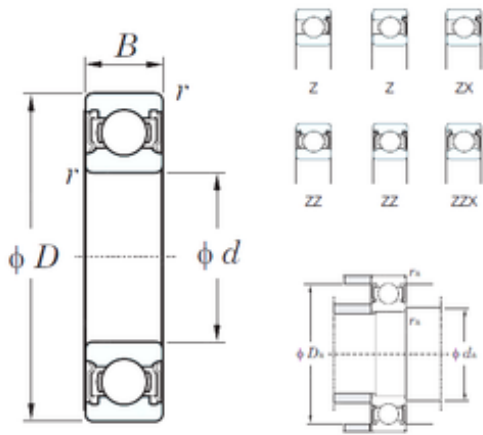

# Air Suspension Bearing Co., Ltd

10 mm x 22 mm x 6 mm KOYO 6900ZZ deep groove ball bearings

Bearing No. 6900ZZ

6900ZZ Bearing 2D drawings and 3D CAD models

Size	10x22x6 mm
Bore Diameter	10 mm
Outer Diameter	22 mm
Width	6 mm
d	10 mm
D	22 mm
B	6 mm
C	6 mm
r min.	0,3 mm
da min.	12 mm
da max	12,5 mm
Da max.	20 mm
ra max.	0,3 mm
Weight	0,01 Kg
Basic dynamic load rating (C)	2,7 kN
Basic static load rating (C0)	1,25 kN
(Grease) Lubrication Speed	34000 r/min