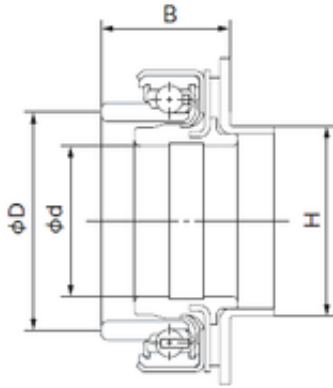

Air Suspension Bearing Co., Ltd

38 mm x 68 mm x 42.5 mm NACHI
68SCRN53P deep groove ball bearings

Bearing No. 68SCRN53P

Size	38x68x42.5 mm
Bore Diameter	38 mm
Outer Diameter	68 mm
Width	42.5 mm
d	38 mm
D	68 mm
B	42.5 mm
H	48 mm

68SCRN53P Bearing 2D drawings and 3D CAD models