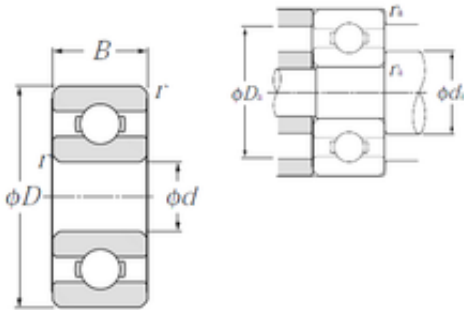

# Air Suspension Bearing Co., Ltd

4,762 mm x 12,7 mm x 3,967 mm NTN R3 deep groove ball bearings

Bearing No. R3

Size	4.762x12.7x3.967 mm
Bore Diameter	4,762 mm
Outer Diameter	12,7 mm
Width	3,967 mm
d	4,762 mm
D	12,7 mm
B	3,967 mm
C	3,967 mm
r min.	0,3 mm
da min.	6,4 mm
da max	7,2 mm
Da max.	11 mm
ra max.	0,3 mm
Weight	2,2 Kg
Basic dynamic load rating (C)	1,31 kN
Basic static load rating (C0)	0,49 kN
(Grease) Lubrication Speed	41000 r/min
(Oil) Lubrication Speed	48000 r/min
Category	Single Row Ball Bearings
Inventory	0.0
Manufacturer Name	NTN
Minimum Buy Quantity	N/A
Weight / Kilogram	0.009
Product Group	B00308
Enclosure	Open

## Air Suspension Bearing Co., Ltd

Precision Class	ABEC 1   ISO P0
Maximum Capacity / Filling Slot	No
Rolling Element	Ball Bearing
Snap Ring	No
Internal Special Features	No
Cage Material	Steel
Internal Clearance	C0-Medium
Inch - Metric	Inch
Long Description	3/16" Bore; 1/2" Outside Diameter; 5/32" Outer Race Width; Open; Ball Bearing; ABEC 1   ISO P0; No Filling Slot; No Snap Ring; No Internal Special Features
Category	Single Row Ball Bearing
UNSPSC	31171504
Harmonized Tariff Code	8482.10.50.68
Noun	Bearing
Keyword String	Ball
Manufacturer URL	<a href="http://www.snrbearings.com">http://www.snrbearings.com</a>
Manufacturer Item Number	R3
Weight / LBS	0.02
Outer Race Width	0.156 Inch   3.962 Millimeter
Bore	0.188 Inch   4.775 Millimeter
Outside Diameter	0.5 Inch   12.7 Millimeter
bore diameter:	0.1875 in
precision rating:	Class 0
outside diameter:	0.5000 in
finish/coating:	Uncoated
overall width:	0.1562 in
bearing material:	High Carbon Chrome Steel