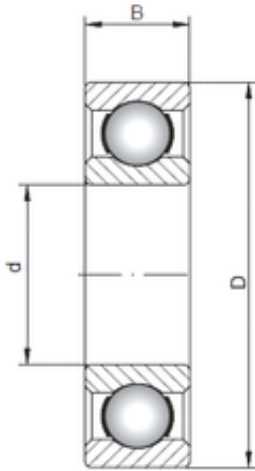

Air Suspension Bearing Co., Ltd

12 mm x 28 mm x 8 mm ISO 6001 deep groove ball bearings

Bearing No. 6001

Size	12x28x8 mm
Bore Diameter	12 mm
Outer Diameter	28 mm
Width	8 mm
d	12 mm
D	28 mm
B	8 mm
C	8 mm

6001 Bearing 2D drawings and 3D CAD models