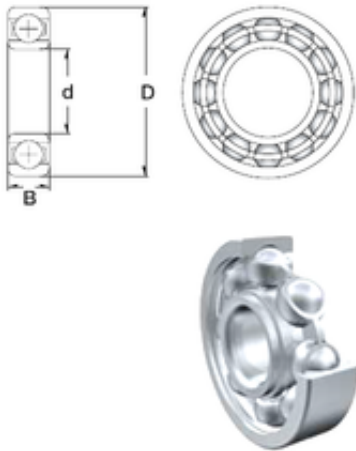

Air Suspension Bearing Co., Ltd

80 mm x 125 mm x 22 mm ZEN 6016 deep groove ball bearings

Bearing No. 6016

Size	80x125x22 mm
Bore Diameter	80 mm
Outer Diameter	125 mm
Width	22 mm
d	80 mm
D	125 mm
B	22 mm
C	22 mm
Weight	0,89 Kg
Basic dynamic load rating (C)	47,5 kN
Basic static load rating (C0)	40 kN

6016 Bearing 2D drawings and 3D CAD models