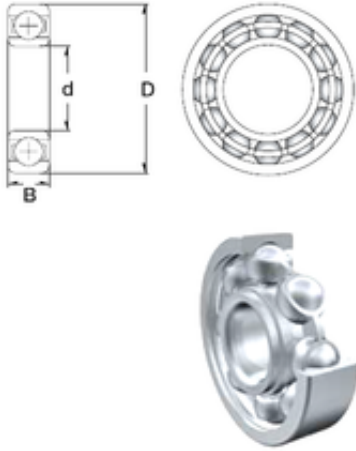

# Air Suspension Bearing Co., Ltd

8 mm x 22 mm x 7 mm ZEN 608 deep groove ball bearings

Bearing No. 608

Size	8x22x7 mm
Bore Diameter	8 mm
Outer Diameter	22 mm
Width	7 mm
d	8 mm
D	22 mm
B	7 mm
C	7 mm
Basic dynamic load rating (C)	3,293 kN
Basic static load rating (C0)	1,379 kN
(Grease) Lubrication Speed	34000 r/min

608 Bearing 2D drawings and 3D CAD models