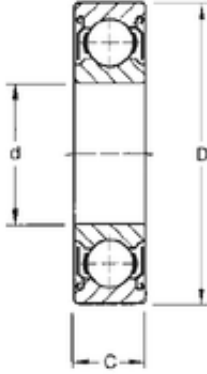

Air Suspension Bearing Co., Ltd

38,1 mm x 66,675 mm x 14,288 mm CYSD
R24-ZZ deep groove ball bearings

Bearing No. R24-ZZ

Size	38.1x66.675x14.288 mm
Bore Diameter	38,1 mm
Outer Diameter	66,675 mm
Width	14,288 mm
d	38,1 mm
D	66,675 mm
B	14,288 mm
C	14,288 mm
r min.	1 mm
Weight	0,1384 Kg
Basic dynamic load rating (C)	17,03 kN

R24-ZZ Bearing 2D drawings and 3D CAD models