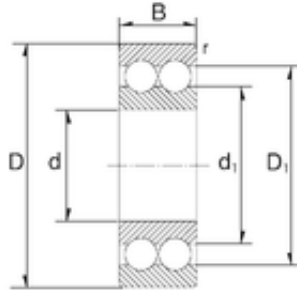

Air Suspension Bearing Co., Ltd

17 mm x 40 mm x 16 mm ZEN S4203-2RS deep groove ball bearings

Bearing No. S4203-2RS

Size	17x40x16 mm
Bore Diameter	17 mm
Outer Diameter	40 mm
Width	16 mm
d	17 mm
D	40 mm
B	16 mm
C	16 mm
Weight	0,1 Kg
Basic dynamic load rating (C)	11,7 kN
Basic static load rating (C0)	10,4 kN
(Grease) Lubrication Speed	10000 r/min

S4203-2RS Bearing 2D drawings and 3D CAD models