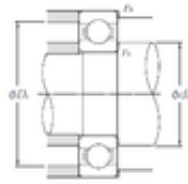

## Air Suspension Bearing Co., Ltd

45 mm x 100 mm x 25 mm NTN 6309LLU deep groove ball bearings

Bearing No. 6309LLU

6309LLU Bearing 2D drawings and 3D CAD models

Size	45x100x25 mm
Bore Diameter	45 mm
Outer Diameter	100 mm
Width	25 mm
d	45 mm
D	100 mm
B	25 mm
C	25 mm
r min.	1,5 mm
da min.	53 mm
da max	61,5 mm
Da max.	92 mm
ra max.	1,5 mm
Weight	0,814 Kg
Basic dynamic load rating (C)	53 kN
Basic static load rating (C0)	32 kN
Reference speed	4 700 r/min
Category	Single Row Ball Bearings
Inventory	0.0
Manufacturer Name	NTN
Minimum Buy Quantity	N/A
Weight / Kilogram	0.829
EAN	4547359005585
Product Group	B00308
Enclosure	2 Seals

## Air Suspension Bearing Co., Ltd

Precision Class	ABEC 1   ISO P0
Maximum Capacity / Filling Slot	No
Rolling Element	Ball Bearing
Snap Ring	No
Internal Special Features	No
Cage Material	Steel
Enclosure Type	Contact Seal
Internal Clearance	C0-Medium
Inch - Metric	Metric
Long Description	45MM Bore; 100MM Outside Diameter; 25MM Outer Race Diameter; 2 Seals; Ball Bearing; ABEC 1   ISO P0; No Filling Slot; No Snap Ring; No Internal Special Features
Category	Single Row Ball Bearing
UNSPSC	31171504
Harmonized Tariff Code	8482.10.50.68
Noun	Bearing
Keyword String	Ball
Manufacturer URL	<a href="http://www.ntnamerica.com">http://www.ntnamerica.com</a>
Manufacturer Item Number	6309LLU/2AS
Weight / LBS	1.832
Outer Race Width	0.984 Inch   25 Millimeter
Outside Diameter	3.937 Inch   100 Millimeter
Bore	1.772 Inch   45 Millimeter
bore diameter:	45 mm
precision rating:	ISO Class 0
outside diameter:	100 mm
finish/coating:	Uncoated
overall width:	25 mm
bearing material:	High Carbon Chrome Steel