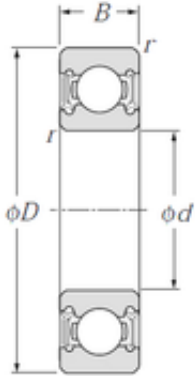

## Air Suspension Bearing Co., Ltd

45 mm x 100 mm x 25 mm NTN 6309LLU deep groove ball bearings

Bearing No. 6309LLU

6309LLU Bearing 2D drawings and 3D CAD models

Size	45x100x25 mm
Bore Diameter	45 mm
Outer Diameter	100 mm
Width	25 mm
d	45 mm
D	100 mm
B	25 mm
C	25 mm
r min.	1,5 mm
da min.	53 mm
da max	61,5 mm
Da max.	92 mm
ra max.	1,5 mm
Weight	0,814 Kg
Basic dynamic load rating (C)	53 kN
Basic static load rating (C0)	32 kN
Reference speed	4 700 r/min
Category	Single Row Ball Bearings
Inventory	0.0
Manufacturer Name	NTN
Minimum Buy Quantity	N/A
Weight / Kilogram	0.829
EAN	4547359005585
Product Group	B00308
Enclosure	2 Seals

## Air Suspension Bearing Co., Ltd

Precision Class	ABEC 1   ISO P0
Maximum Capacity / Filling Slot	No
Rolling Element	Ball Bearing
Snap Ring	No
Internal Special Features	No
Cage Material	Steel
Enclosure Type	Contact Seal
Internal Clearance	C0-Medium
Inch - Metric	Metric
Long Description	45MM Bore; 100MM Outside Diameter; 25MM Outer Race Diameter; 2 Seals; Ball Bearing; ABEC 1   ISO P0; No Filling Slot; No Snap Ring; No Internal Special Features
Category	Single Row Ball Bearing
UNSPSC	31171504
Harmonized Tariff Code	8482.10.50.68
Noun	Bearing
Keyword String	Ball
Manufacturer URL	<a href="http://www.ntnamerica.com">http://www.ntnamerica.com</a>
Manufacturer Item Number	6309LLU/2AS
Weight / LBS	1.832
Outer Race Width	0.984 Inch   25 Millimeter
Outside Diameter	3.937 Inch   100 Millimeter
Bore	1.772 Inch   45 Millimeter
bore diameter:	45 mm
precision rating:	ISO Class 0
outside diameter:	100 mm
finish/coating:	Uncoated
overall width:	25 mm
bearing material:	High Carbon Chrome Steel