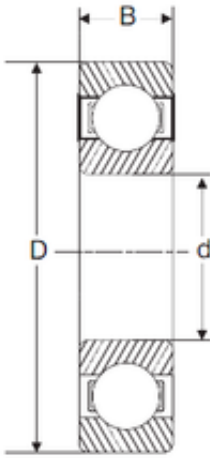

## Air Suspension Bearing Co., Ltd

70 mm x 100 mm x 16 mm SIGMA 61914 deep groove ball bearings

Bearing No. 61914

Size	70x100x16 mm
Bore Diameter	70 mm
Outer Diameter	100 mm
Width	16 mm
d	70 mm
D	100 mm
B	16 mm
C	16 mm

61914 Bearing 2D drawings and 3D CAD models