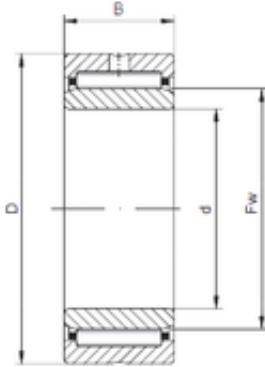

# Air Suspension Bearing Co., Ltd

280 mm x 380 mm x 100 mm ISO NA4956  
needle roller bearings

Bearing No. NA4956

Size	280x380x100 mm
Bore Diameter	280 mm
Outer Diameter	380 mm
Width	100 mm
d	280 mm
Fw	310 mm
D	380 mm
B	100 mm
C	100 mm

NA4956 Bearing 2D drawings and 3D CAD models