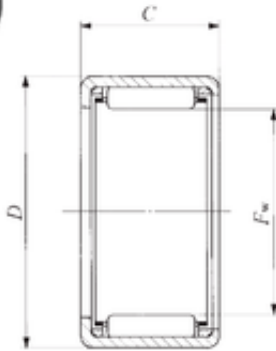

Air Suspension Bearing Co., Ltd

IKO BA 910 Z needle roller bearings

Bearing No. BA 910 Z

Size	14.288x19.05x15.88 mm
Bore Diameter	14,288 mm
Outer Diameter	19,05 mm
Width	15,88 mm
Fw	14,288 mm
D	19,05 mm
C	15,88 mm
Weight	0,0099 Kg
Basic dynamic load rating (C)	7,05 kN
Basic static load rating (C0)	9,91 kN

BA 910 Z Bearing 2D drawings and 3D CAD models