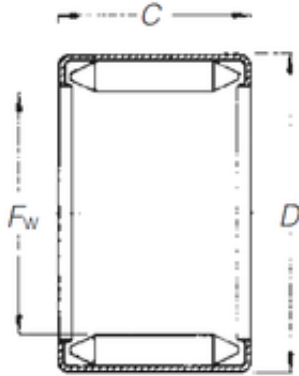

Air Suspension Bearing Co., Ltd

Timken DL 20 12 needle roller bearings

Bearing No. DL 20 12

Size	20x26x12 mm
Bore Diameter	20 mm
Outer Diameter	26 mm
Width	12 mm
Fw	20 mm
D	26 mm
C	12 mm
Weight	0,015 Kg
Basic dynamic load rating (C)	10,2 kN
Basic static load rating (C0)	19,5 kN
(Grease) Lubrication Speed	10000 r/min

DL 20 12 Bearing 2D drawings and 3D CAD models