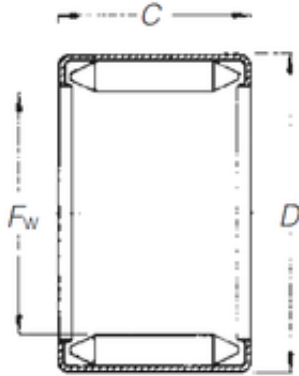

## Timken DL 20 12 needle roller bearings

Bearing No. DL 20 12

Size	20x26x12 mm
Bore Diameter	20 mm
Outer Diameter	26 mm
Width	12 mm
Fw	20 mm
D	26 mm
C	12 mm
Weight	0,015 Kg
Basic dynamic load rating (C)	10,2 kN
Basic static load rating (C0)	19,5 kN
(Grease) Lubrication Speed	10000 r/min

DL 20 12 Bearing 2D drawings and 3D CAD models