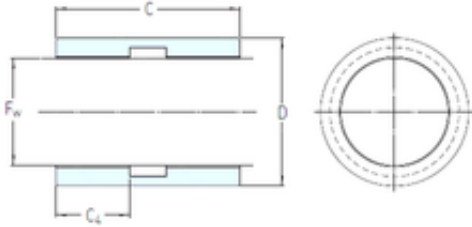

## SKF LPBR 20 plain bearings

Bearing No. LPBR 20

Size	20x28.24x30 mm
Bore Diameter	20 mm
Outer Diameter	28,24 mm
Width	30 mm
Fw	20 mm
D	28,24 mm
C	30 mm
C4	13 mm
Weight	0,011 Kg

LPBR 20 Bearing 2D drawings and 3D CAD models