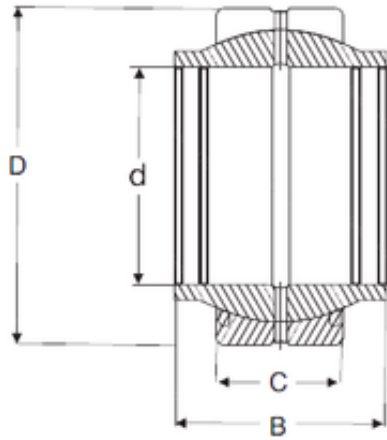

Air Suspension Bearing Co., Ltd

40 mm x 62 mm x 40 mm SIGMA GEG 40 ES
plain bearings

Bearing No. GEG 40 ES

Size	40x62x40 mm
Bore Diameter	40 mm
Outer Diameter	62 mm
Width	40 mm
d	40 mm
D	62 mm
B	40 mm
C	22 mm

GEG 40 ES Bearing 2D drawings and 3D CAD models