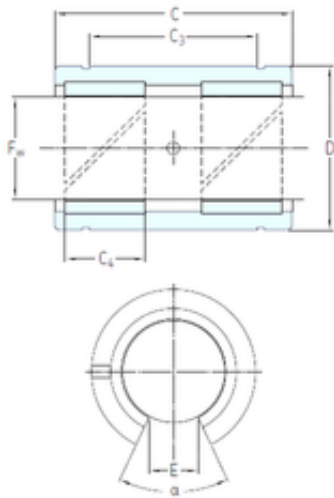

## SKF LPAT 50 plain bearings

Bearing No. LPAT 50

Size	50x75x100 mm
Bore Diameter	50 mm
Outer Diameter	75 mm
Width	100 mm
Fw	50 mm
D	75 mm
C	100 mm

LPAT 50 Bearing 2D drawings and 3D CAD models