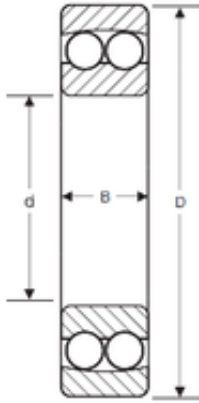

Air Suspension Bearing Co., Ltd

45 mm x 85 mm x 19 mm SIGMA 1209 self aligning ball bearings

Bearing No. 1209

Size	45x85x19 mm
Bore Diameter	45 mm
Outer Diameter	85 mm
Width	19 mm
d	45 mm
D	85 mm
B	19 mm
C	19 mm

1209 Bearing 2D drawings and 3D CAD models