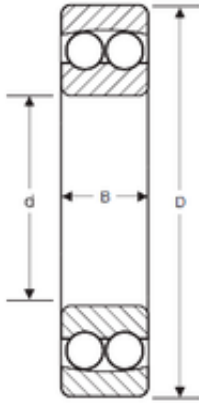

Air Suspension Bearing Co., Ltd

40 mm x 110 mm x 27 mm SIGMA 10408 self aligning ball bearings

Bearing No. 10408

Size	40x110x27 mm
Bore Diameter	40 mm
Outer Diameter	110 mm
Width	27 mm
d	40 mm
D	110 mm
B	27 mm
C	27 mm

10408 Bearing 2D drawings and 3D CAD models