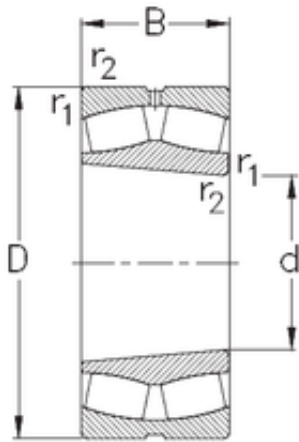

Air Suspension Bearing Co., Ltd

240 mm x 400 mm x 160 mm NKE
24148-K30-MB-W33 spherical roller bearings

Bearing No. 24148-K30-MB-W33

Size	240x400x160 mm
Bore Diameter	240 mm
Outer Diameter	400 mm
Width	160 mm
d	240 mm
D	400 mm
B	160 mm
C	160 mm
r1 min.	4 mm
r2 min.	4 mm
Weight	79,5 Kg
Basic dynamic load rating (C)	2115 kN
Basic static load rating (C0)	3921 kN
Limiting speed	1600 r/min
Calculation factor (e)	0,4
Calculation factor (Y0)	1,64
Calculation factor (Y1)	1,68

24148-K30-MB-W33 Bearing 2D drawings and 3D CAD models