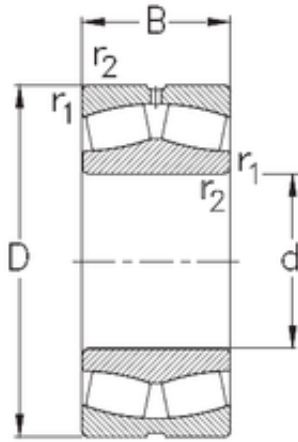

Air Suspension Bearing Co., Ltd

180 mm x 320 mm x 86 mm NKE 22236-MB-W33 spherical roller bearings

Bearing No. 22236-MB-W33

Size	180x320x86 mm
Bore Diameter	180 mm
Outer Diameter	320 mm
Width	86 mm
d	180 mm
D	320 mm
B	86 mm
C	86 mm
r1 min.	4 mm
r2 min.	4 mm
Weight	31,5 Kg
Basic dynamic load rating (C)	943 kN
Basic static load rating (C0)	1380 kN
Limiting speed	2600 r/min
Calculation factor (e)	0,28
Calculation factor (Y0)	2,3
Calculation factor (Y1)	2,4

22236-MB-W33 Bearing 2D drawings and 3D CAD models