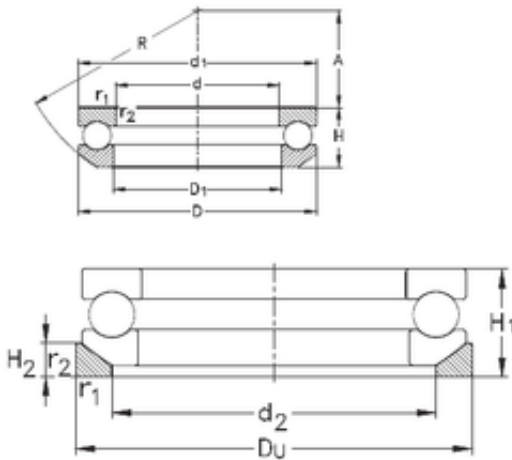

Air Suspension Bearing Co., Ltd

NKE 53420-MP+U420 thrust ball bearings

Bearing No. 53420-MP+U420

53420-MP+U420 Bearing 2D drawings and 3D CAD models

Size	100x210x90 mm
Bore Diameter	100 mm
Outer Diameter	210 mm
Width	90 mm
d	100 mm
D	210 mm
H	90 mm
d1	205 mm
d2	155 mm
r1 min.	3 mm
r2 min.	3 mm
A	50 mm
D1	103 mm
H1	98 mm
H2	27 mm
R	160 mm
Weight	19,3 Kg
Basic dynamic load rating (C)	365 kN
Basic static load rating (C0)	965 kN