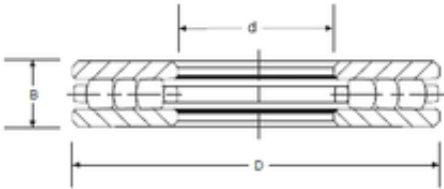

## SIGMA RT-752 thrust roller bearings

Bearing No. RT-752

Bore Diameter	203,2 mm
d	203,2 mm
B	76,2 mm
D1	355,6 mm

RT-752 Bearing 2D drawings and 3D CAD models