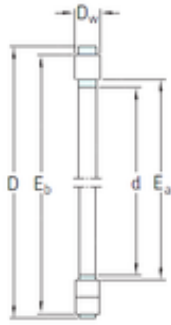

## SKF K81156M thrust roller bearings

Bearing No. K81156M

K811...K812..  
K893...K894..

Size	280x350x288 mm
Bore Diameter	280 mm
Outer Diameter	350 mm
Width	288 mm
d	280 mm
D	350 mm
T	288 mm
Dw	22 mm

K81156M Bearing 2D drawings and 3D CAD models